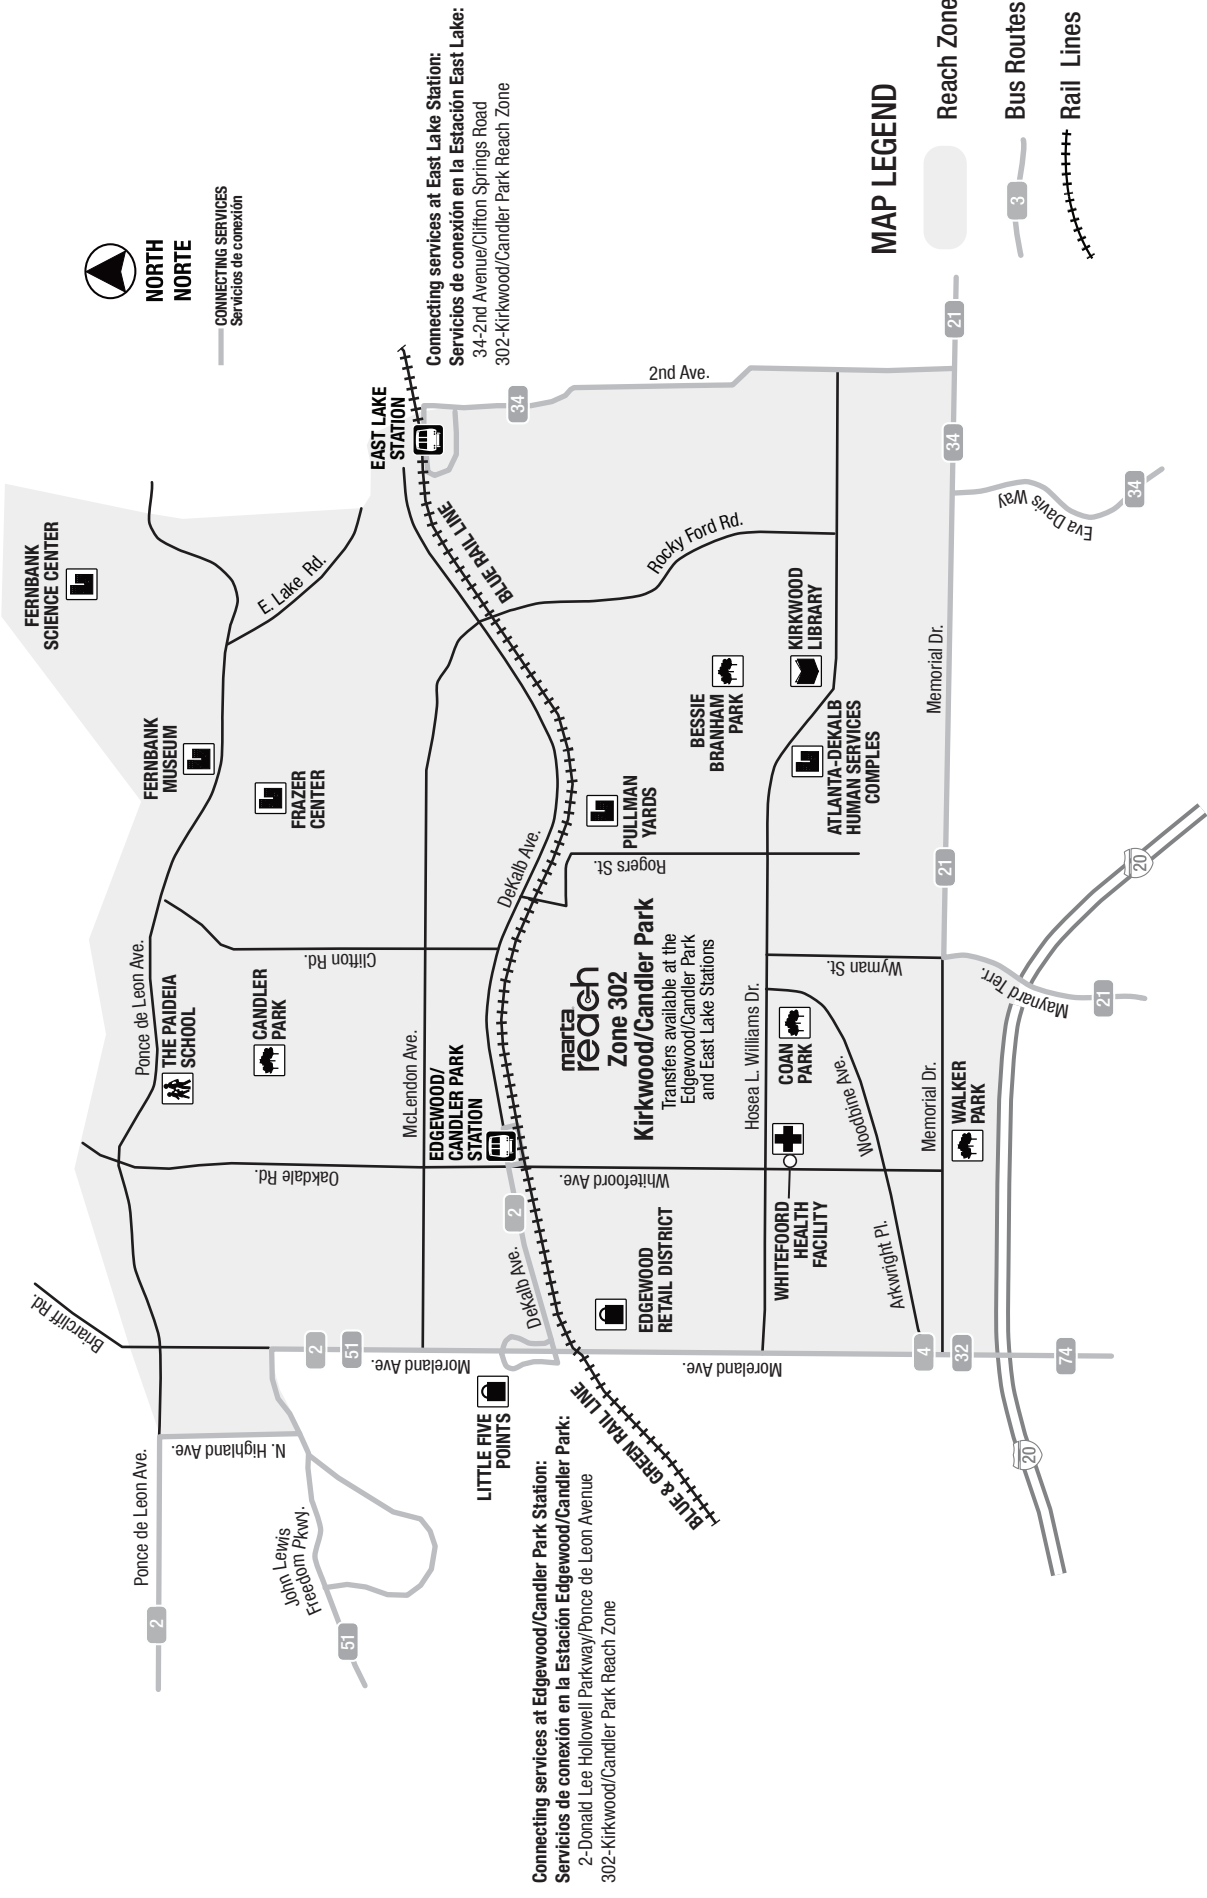

## marta reach

Your destination has never  
been closer to your door.

WITH SERVICE TO:

- East Lake Station
- Edgewood/Candler Park Station

MARTA  
Reach

EFFECTIVE: March 7, 2026

To request information in another language  
or in accessible format,  
call 404-848-4037 or 404-848-5665 (TTY)

# marta reach

Reach provides on-demand, point-to-point shared rides with connections to rail and bus routes in 12 zones across MARTA's service area.

Reach ofrece viajes compartidos bajo demanda, de punto a punto, con conexiones a rutas de tren y autobús en 12 zonas dentro del área de servicio de MARTA.

**NORTH**  
**NORTE**

CONNECTING SERVICES  
Servicios de conexión

**Connecting services at Edgewood/Candler Park Station:**  
**Servicios de conexión en la Estación Edgewood/Candler Park:**  
2-Donald Lee Hollowell Parkway/Ponce de Leon Avenue  
302-Kirkwood/Candler Park Reach Zone

**Connecting services at East Lake Station:**  
**Servicios de conexión en la Estación East Lake:**  
34-2nd Avenue/Clifton Springs Road  
302-Kirkwood/Candler Park Reach Zone

**MAP LEGEND**

-  Reach Zone
-  Bus Routes
-  Rail Lines